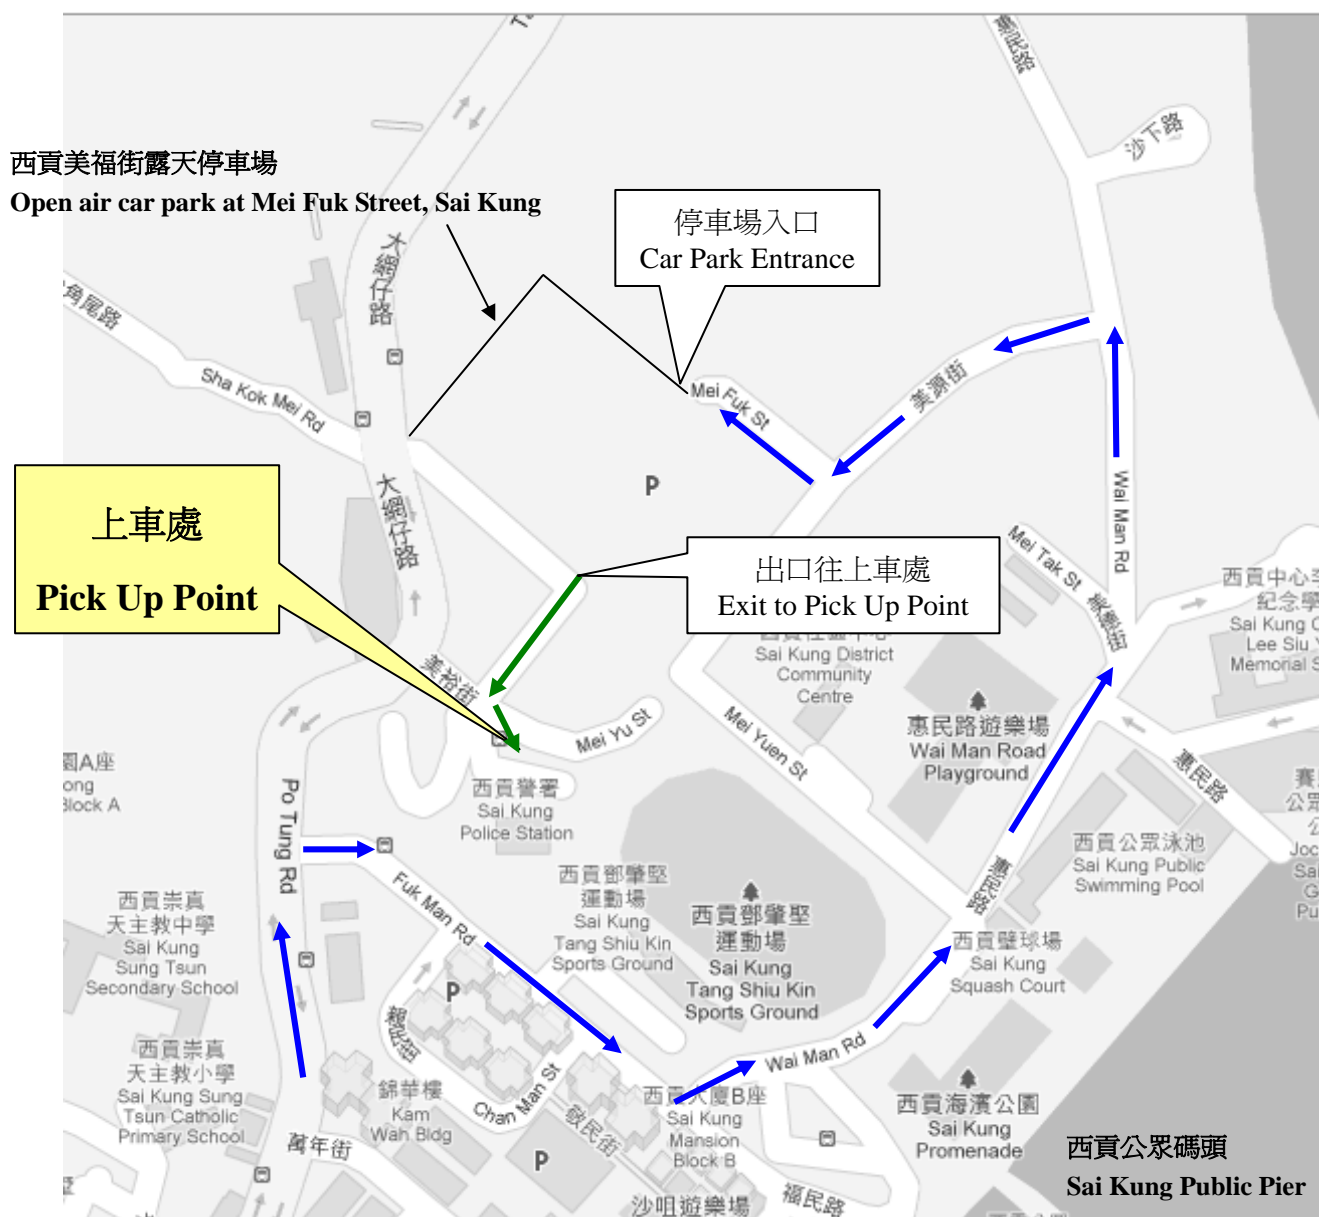

## 北潭涌接駁巴士西貢上車處

### Pam Tam Chung Shuttle Bus Pick Up Point at Sai Kung

上車處： 西貢美裕街巴士站（西貢警署旁）

Pick Up Point: Bus Terminus at Mei Yu Street, Sai Kung (near Sai Kung Police Station)

 駕車前往美福街露天停車場路線  
Driving route to open air car park at Mei Fuk Street

 由停車場步行前往接駁巴士上車處路線（約五分鐘）  
Route from car park to shuttle bus pick up point (around 5-minute walk)